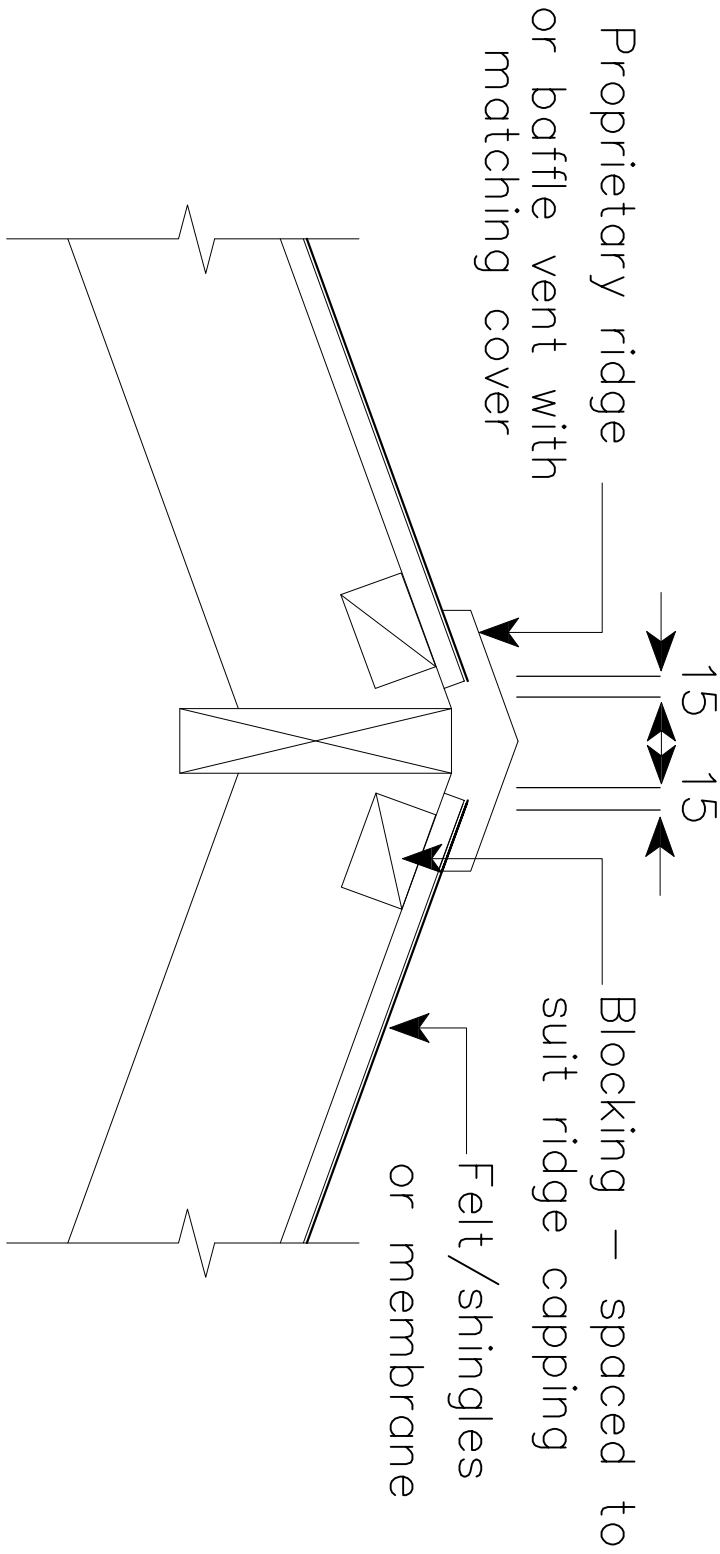

15 mm min. air gap

(use also with Hip Rafter if extra ventilation required)

# ECC003: Ridge detail with ridgeboard