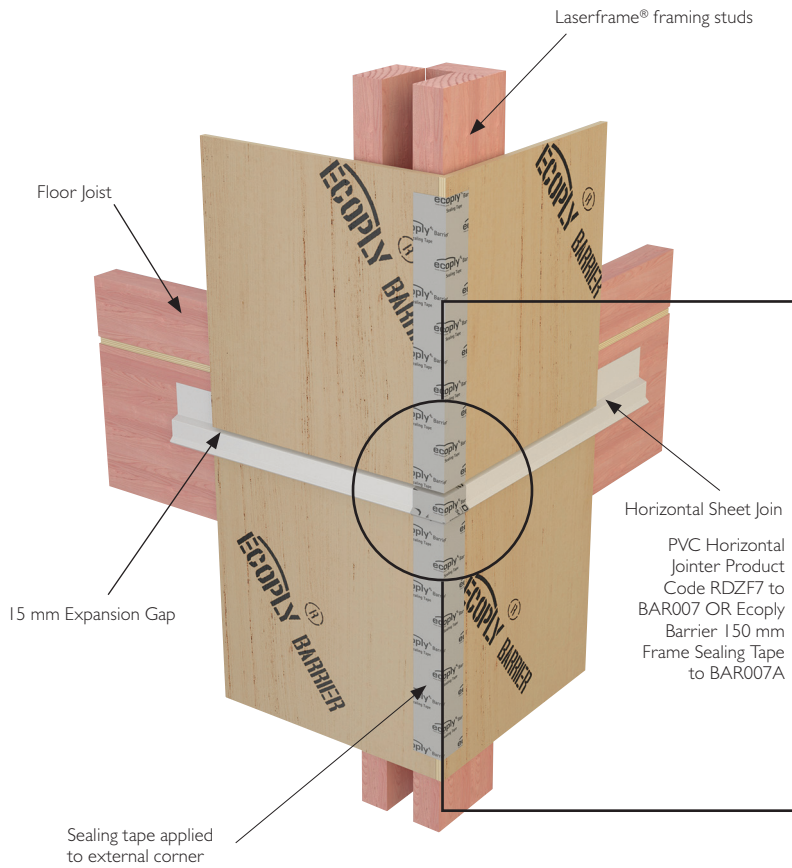

# BAR010: External Corner to Horizontal Joint

Ecoply sealing tape extends under the horizontal 'Z' flashing or the Ecoply Barrier 150 mm Frame Sealing Tape on to the framing

Corner Profile Sealing tape applied to Ecoply above and placed over 'Z' flashing at corner junction OR Ecoply Barrier 150 mm Frame Sealing Tape